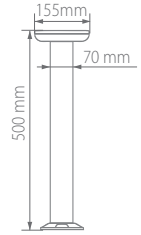

Materyal: Alüminyum+Pleksi Glass / Statik Toz Boyalı
Material: Aluminum+Pleksi Glass / Static Powder Coated

KOD CODE	WATT	YÜKSEKLİK HEIGHT	CCT	FİYAT PRICE
AG44-03302	12 W	200 mm	● 3000 K	135,00 USD

AC 220V
240V | 50-60
Hz | IP44 | 25°C
50°C