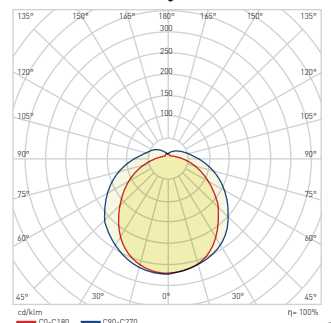

TR LED Projektörler
EN LED Floodlights

CE | ENEC | AC 220V 240V | 50-60 Hz | | CRI ≥80 | IP65 IP66 | 115° | 50,000h | | -20°C +45°C