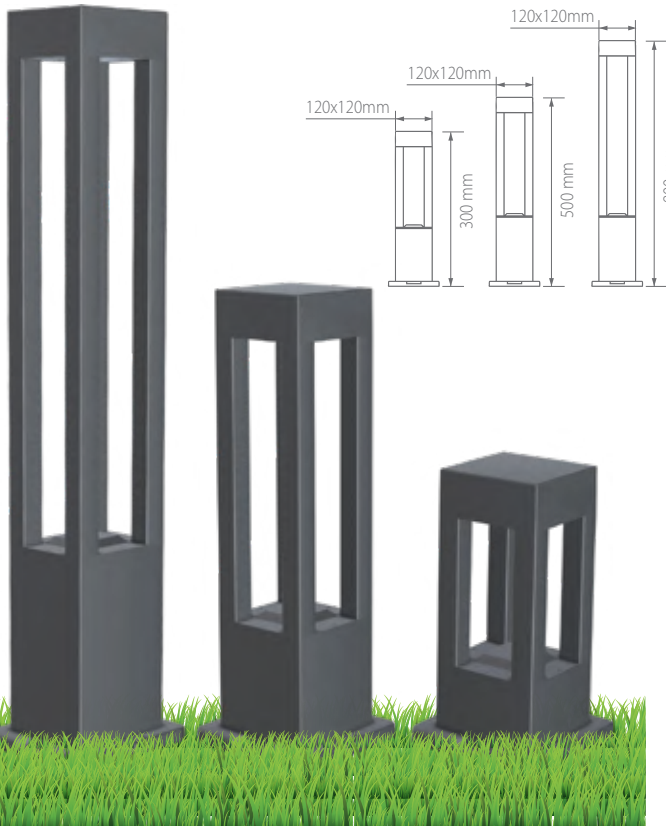

TR Rigel Alüminyum LED Bahçe Armatürleri
EN Rigel Aluminum LED Garden Fixtures

MADE IN
TÜRKİYE

Materyal: Alüminyum+Pleksi Glass / Statik Toz Boyalı
Material: Aluminum+Pleksi Glass / Static Powder Coated

KOD CODE	WATT	YÜKSEKLİK HEIGHT	CCT	FİYAT PRICE
AG44-06202	6 W	800 mm	● 3000 K	210,00 USD

AC 220V
240V | 50-60 Hz | IP44 | 25°C
+50°C

Materyal: Alüminyum+Pleksi Glass / Statik Toz Boyalı
Material: Aluminum+Pleksi Glass / Static Powder Coated

KOD CODE	WATT	YÜKSEKLİK HEIGHT	CCT	FİYAT PRICE
AG44-06102	6 W	500 mm	● 3000 K	175,00 USD

AC 220V
240V | 50-60 Hz | IP44 | 25°C
+50°C

Materyal: Alüminyum+Pleksi Glass / Statik Toz Boyalı
Material: Aluminum+Pleksi Glass / Static Powder Coated

KOD CODE	WATT	YÜKSEKLİK HEIGHT	CCT	FİYAT PRICE
AG44-06002	6 W	300 mm	● 3000 K	150,00 USD

AC 220V
240V | 50-60 Hz | IP44 | 25°C
+50°C