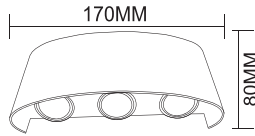

KOD CODE	WATT	CCT	LUMEN	KOLİ M. BOX P.	FİYAT PRICE
AH07-07201	6x1 W	3000 K	465 lm	X 24	20,50 USD

Gövde Rengi/Body Color: Siyah/Black