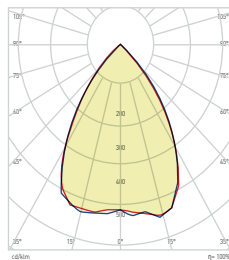

TR LED Yüksek Tavan Armatürü
EN LED Highbay Luminaire

MADE IN
TÜRKİYE

KOD CODE	WATT	CCT	LUMEN	UZUNLUK LENGHT	AYDINLATMA AÇISI BEAM ANGLE	KOLİ M. BOX P.	FİYAT PRICE
AT45-06003	60 W	● 3000 K	7,700 lm	610 mm	60°Standart 30°- 90° Asimetric	X 2	190,00 USD
AT45-06013		● 4000 K	7,800 lm				
AT45-06033		● 6500 K	8,000 lm				
AT45-07503	75 W	● 3000 K	9,850 lm	610 mm	60°Standart 30°- 90° Asimetric	X 2	210,00 USD
AT45-07513		● 4000 K	9,900 lm				
AT45-07533		● 6500 K	10,000 lm				
AT45-19103	100 W	● 3000 K	13,000 lm	910 mm	60°Standart 30°- 90° Asimetric	X 2	250,00 USD
AT45-19113		● 4000 K	13,100 lm				
AT45-19133		● 6500 K	13,300 lm				
AT45-29203	120 W	● 3000 K	15,700 lm	1180mm	60°Standart 30°- 90° Asimetric	X 1	310,00 USD
AT45-29213		● 4000 K	15,800 lm				
AT45-29233		● 6500 K	16,000 lm				
AT45-29403	150 W	● 3000 K	19,700 lm	1180mm	60°Standart 30°- 90° Asimetric	X 1	330,00 USD
AT45-29413		● 4000 K	19,800 lm				
AT45-29433		● 6500 K	20,000 lm				

Opsiyonlar: DALI - DIM - Acil Durum Kiti - Özel Açılı Lens
Options: DALI - DIM - Emergency Kit - Special Angled Lens

DKP sac gövde üzerine elektrostatik toz boyalı yüksek dayanımlı gövde yapısı. Kamaşma yapmayan yüksek geçirgenlikli opal difüzör. Isıl iletimi yüksek alüminyum pcb yüksek lümenli, homojen ışık dağılımı, istenilen ışık rengi seçeneği. Opsiyonel olarak DALI ve acil kit uygulama seçeneği. Siva üstü aparatıyla kolayca siva üstü armatüre çevrilebilir yapıdadır.