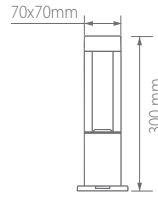

Materyal: Alüminyum+Pleksi Glass / Statik Toz Boyalı
Material: Aluminum+Pleksi Glass / Static Powder Coated

KOD CODE	WATT	YÜKSEKLİK HEIGHT	CCT	FİYAT PRICE
AG44-05102	6 W	500 mm	● 3000 K	135,00 USD

AC 220V
240V | 50-60 Hz | IP44 | 25°C
+50°C

Materyal: Alüminyum+Pleksi Glass / Statik Toz Boyalı
Material: Aluminum+Pleksi Glass / Static Powder Coated

KOD CODE	WATT	YÜKSEKLİK HEIGHT	CCT	FİYAT PRICE
AG44-05002	6 W	300 mm	● 3000 K	120,00 USD

AC 220V
240V | 50-60 Hz | IP44 | 25°C
+50°C