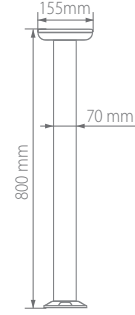

TR Capella B Alüminyum LED Bahçe Armatürleri
EN Capella B Aluminum LED Garden Fixtures

MADE IN
TÜRKİYE

Materyal: Alüminyum+Pleksi Glass / Statik Toz Boyalı
Material: Aluminum+Pleksi Glass / Static Powder Coated

KOD CODE	WATT	YÜKSEKLİK HEIGHT	CCT	FİYAT PRICE
AG44-03502	12 W	800 mm	● 3000 K	160,00 USD

AC 220V
240V | 50-60
Hz | IP44 | 25°C
50°C

Materyal: Alüminyum+Pleksi Glass / Statik Toz Boyalı
Material: Aluminum+Pleksi Glass / Static Powder Coated

KOD CODE	WATT	YÜKSEKLİK HEIGHT	CCT	FİYAT PRICE
AG44-03402	12 W	500 mm	● 3000 K	150,00 USD

AC 220V
240V | 50-60
Hz | IP44 | 25°C
50°C