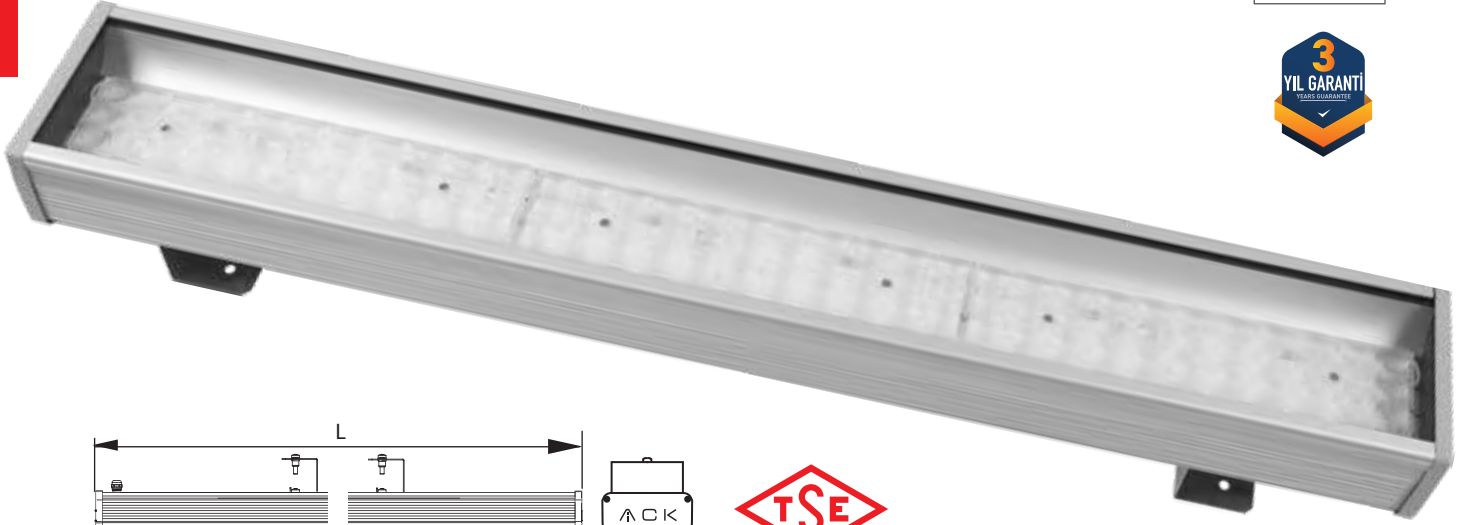

TR LED Yüksek Tavan Armatürü
EN LED Highbay Luminaire

MADE IN
TÜRKİYE