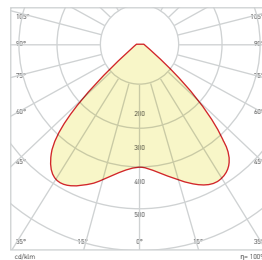

90°

Farklı lens opsiyonlarımız mevcuttur. Lütfen iletişime geçiniz. Spor salonu uygulamaları için, dereceli montaj aparatı opsiyonu mevcuttur.

OSRAM LED
LUMILEDS | NICHIA
OSRAM Driver Industry Series | PHILIPS Driver