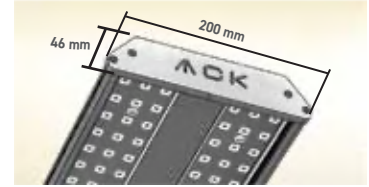

TR LED Yüksek Tavan Armatürü
EN LED Highbay Luminaire

Alüminyum gövde, PCB ve konveksiyonel soğutma tasarımı sayesinde sıcak ortamlar için mükemmel ısı dağılımı sağlayan tasarım özelliği. Extra Clear Tamperli cam ve PC lensli seçenekleri ile yüksek güvenli ve verimli optik alternatifler. Farklı tavan yüksekliklerine uygun güç, lümen ve açı seçeneği sunabilmektedir. Yüksek sızdırmazlıklı silikon contalı yapısı sayesinde korozif buhar nem ve kimyasal buharlarına karşı maksimum koruma sağlayabilmektedir.

A design feature that provides excellent heat dissipation for hot environments thanks to its Aluminum Body, PCB and convection cooling design. High security and efficient optical alternatives with Extra Clear Tempered Glass and PC lens options. It can offer Power, Lumen and Angle options suitable for different ceiling heights. Thanks to its highly impermeable silicone gasket structure, it can provide maximum protection against corrosive steam, moisture and chemical vapors.

MADE IN TÜRKİYE

OPSİYONEL ÖZELLİKLER:
Driver: Endüstriyel, DALI, Acil durum kiti.
Askı Seti: Sarkıt, Dereceli.
Özel Uygulamalar: Spor Salonu, Tünel, Steril Ortam.

OPTIONAL FEATURES:
Driver: Industrial, DALI, Emergency kit.
Hanger Set: Pendant, Graduated.
Special Applications: Gym, Tunnel, Sterile Environment.

135
lm/W