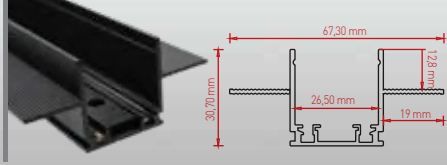

TR 48V Magnetik LED Ray Armatürleri
EN 48V Magnetic LED Tracklights

Slim U Series

Slim Series

48V LED Magnet Ray Armatürleri

48V Slim Series Magnetic LED Tracklights

%100 Aluminum

Siva Altı Alüminyum Ray
Recessed Aluminum Track