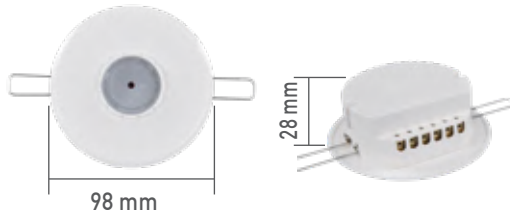

AC 110-240 V / 50-60 Hz
Her bir yol için:
max. 300 W tasarruflu ampul,
max. 1500 W enkandesan ampul
kullanılabilir.

Tek bir kumanda birden fazla alıcıyı kontrol edebilir. Her alıcıya 4 farklı ışık kaynağı bağlanır, ayrı ayrı kontrol edilebilir.

A single remote can control multiple receivers. 4 different light sources can be connected to each receiver and controlled separately.

4 Yollu IR Kontrol Ünitesi Kumandası 4 Ways IR Remote Controller

IP20

KOD CODE	GÖVDE RENGİ BODY COLOR	PİL BATTERY	KOLİ M. BOX P.	FİYAT PRICE
AY30-00190	Beyaz / White	2 X 1,5 V Alkalin PİL Alkaline Battery	X 100	9,00 USD