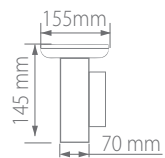

TR Capella B Alüminyum LED Bahçe Armatürleri
EN Capella B Aluminum LED Garden Fixtures

MADE IN
TÜRKİYE

Materyal: Alüminyum+Pleksi Glass / Statik Toz Boyalı
Material: Aluminum+Pleksi Glass / Static Powder Coated

KOD CODE	WATT	YÜKSEKLİK HEIGHT	CCT	FİYAT PRICE
AG44-03502	12 W	800 mm	● 3000 K	160,00 USD

AC 220V
240V | 50-60
Hz | IP44 | 25°C
50°C

Materyal: Alüminyum+Pleksi Glass / Statik Toz Boyalı
Material: Aluminum+Pleksi Glass / Static Powder Coated

KOD CODE	WATT	YÜKSEKLİK HEIGHT	CCT	FİYAT PRICE
AG44-03402	12 W	500 mm	● 3000 K	150,00 USD

AC 220V
240V | 50-60
Hz | IP44 | 25°C
50°C

Materyal: Alüminyum+Pleksi Glass / Statik Toz Boyalı
Material: Aluminum+Pleksi Glass / Static Powder Coated

KOD CODE	WATT	YÜKSEKLİK HEIGHT	CCT	FİYAT PRICE
AG44-03302	12 W	200 mm	● 3000 K	135,00 USD

AC 220V
240V | 50-60
Hz | IP44 | 25°C
50°C

Materyal: Alüminyum+Pleksi Glass / Statik Toz Boyalı
Material: Aluminum+Pleksi Glass / Static Powder Coated

KOD CODE	WATT	YÜKSEKLİK HEIGHT	CCT	FİYAT PRICE
AG44-01202	12 W	145 mm	● 3000 K	135,00 USD

AC 220V
240V | 50-60
Hz | IP44 | 25°C
50°C