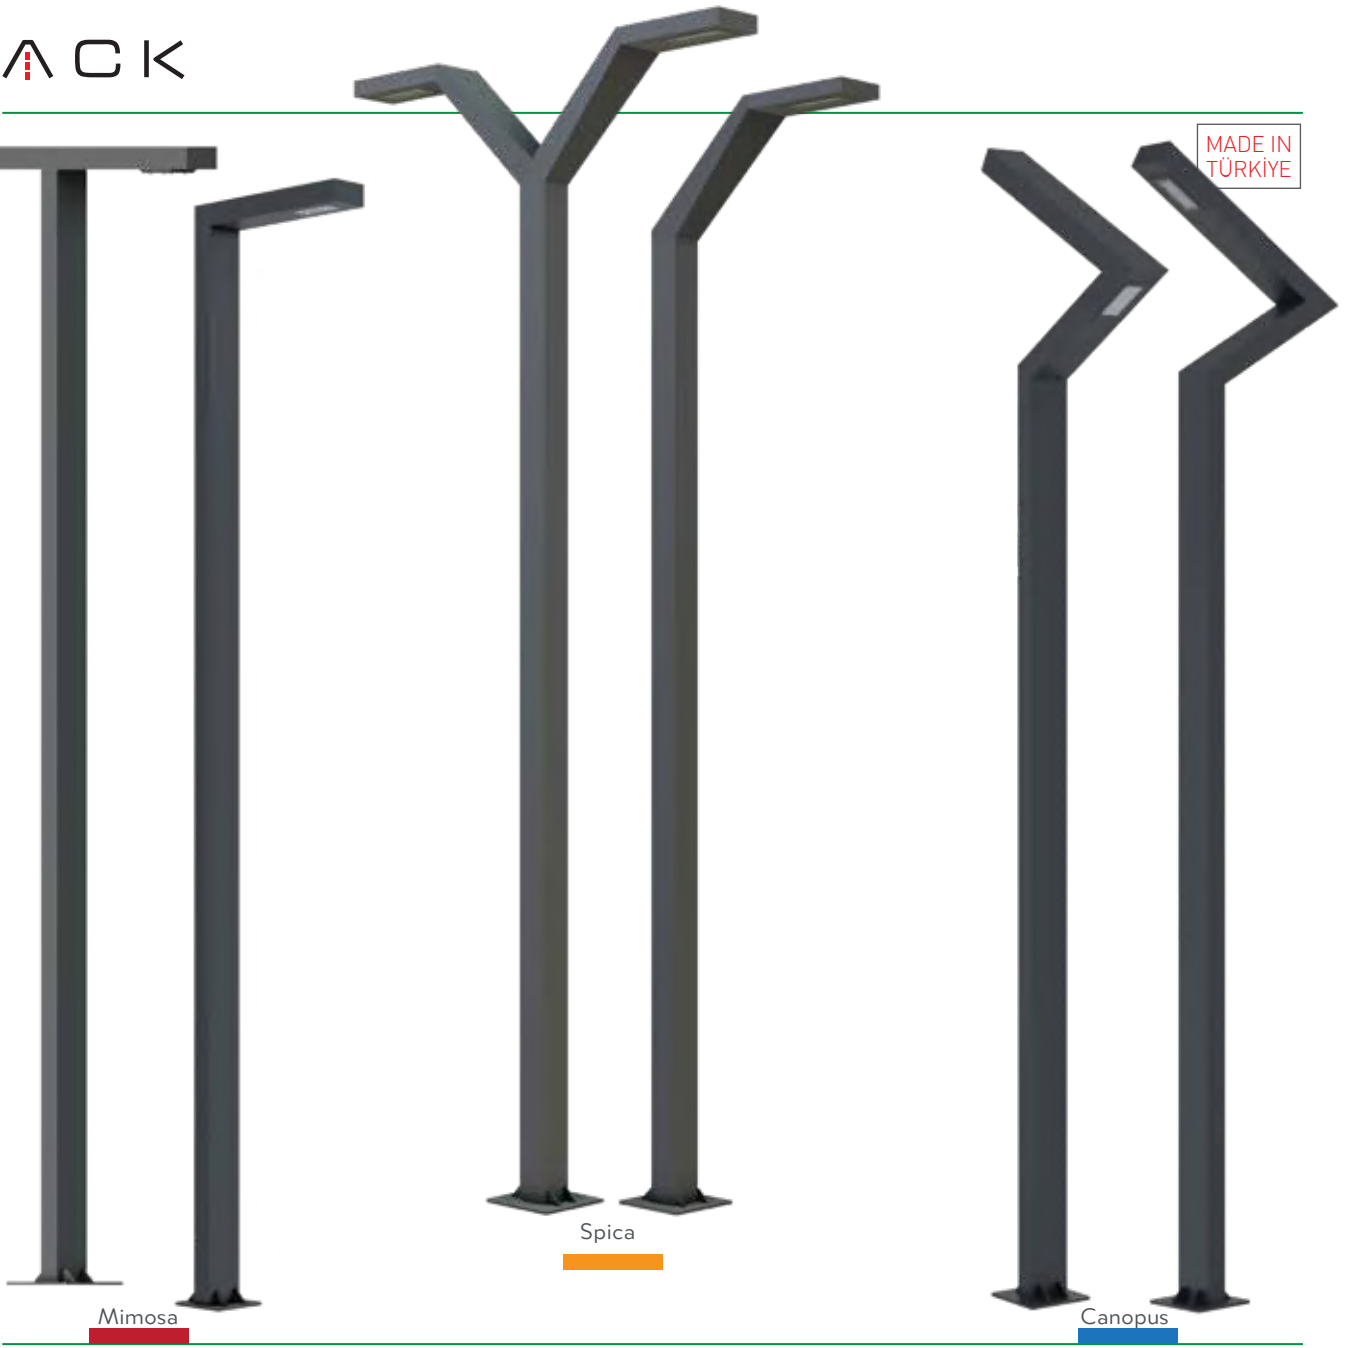

TR Alüminyum LED Bahçe Aydınlatma Direkleri
EN Aluminum LED Garden Lighting Poles

Materyal: Alüminyum+Pleksi Glass / Statik Toz Boyalı
Material: Aluminum+Pleksi Glass / Static Powder Coated

	KOD CODE	WATT	CCT	LUMEN	DİREK YÜKSEKLİĞİ POLE HEIGHT	DİREK KESİTİ POLE SECTION	FİYAT PRICE
Mimosa	AG44-09502	2x30 W	● 3000 K	8160 lm	3000 mm	80x120	1130,00 USD
	AG44-09402	30 W	● 3000 K	4080 lm	3000 mm	80x120	835,00 USD
Spica	AG44-09302	2x30 W	● 3000 K	8160 lm	3000 mm	80x120	1310,00 USD
	AG44-09202	30 W	● 3000 K	4080 lm	3000 mm	80x120	860,00 USD
Canopus	AG44-09102	2x30 W	● 3000 K	8160 lm	3000 mm	80x120	1310,00 USD
	AG44-09002	30 W	● 3000 K	4080 lm	3000 mm	80x120	860,00 USD

IP66 koruma sınıfı / IK08/IK09 dayanım sınıfı / IP67 ENEC belgeli sürücü
10kV dahili parafudr / Dimlenebilir sürücü / NEMA soket kullanılabilir